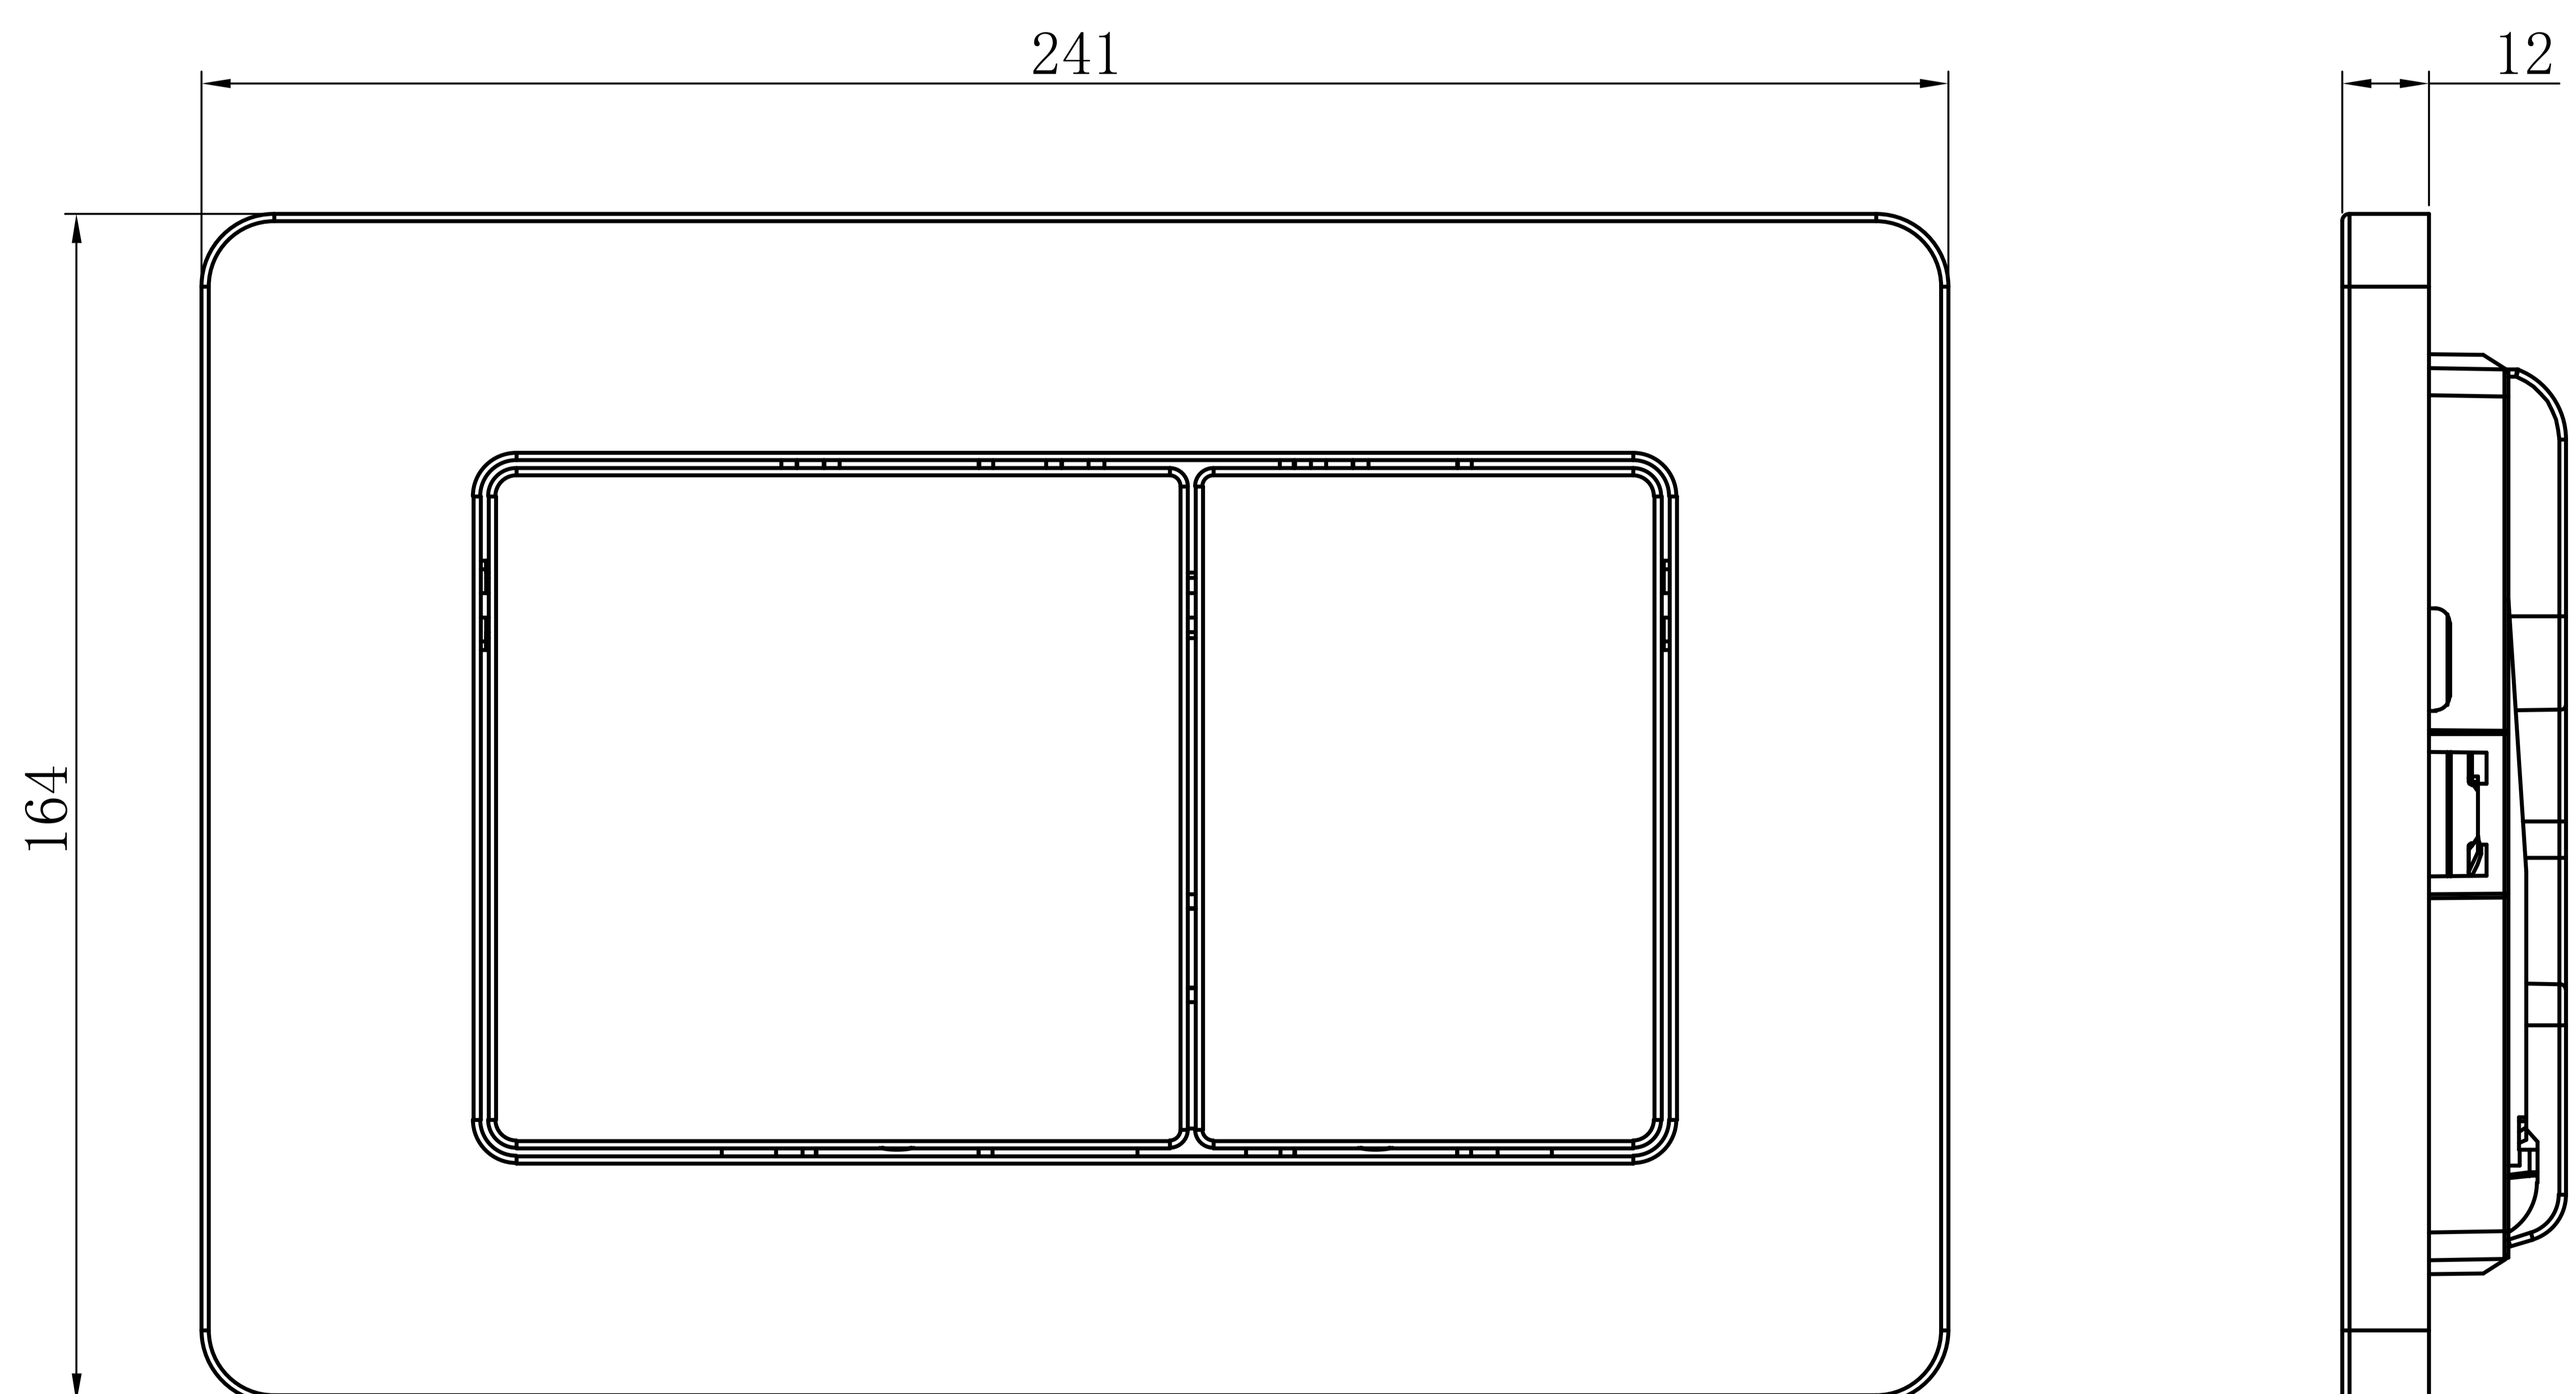

# Stainless Steel Flush Plate

Product Code : 1505

## Technical Drawing

All dimension are in **mm**